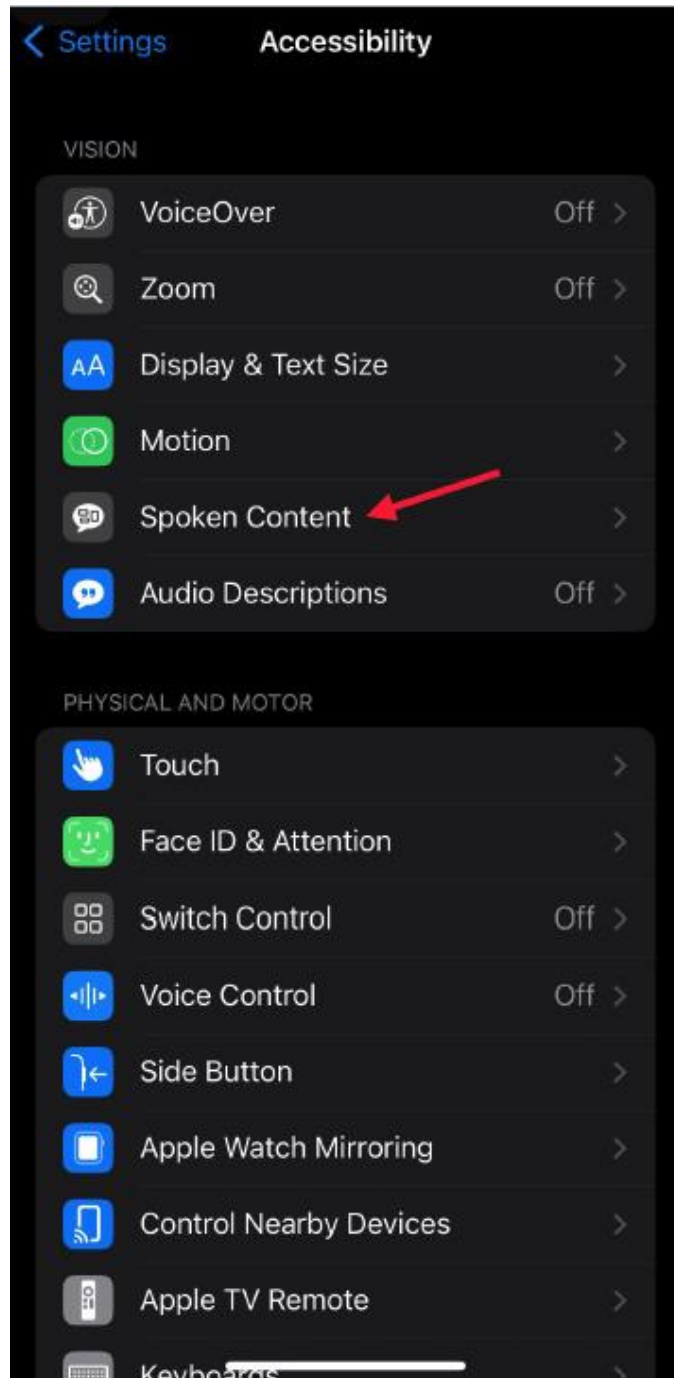

SETTINGS | ACCESSIBILITY

SPOKEN CONTENT

Speak Selection "ON"
Speak Screen "ON"
Speech Controller "ON"
SPEAKING RATE adjust speech speed

On the Spoken Content Screen go to Voices and select
English
Alex

The Speech Controller is added to you HOME Screen

Speech Controller Enlarged