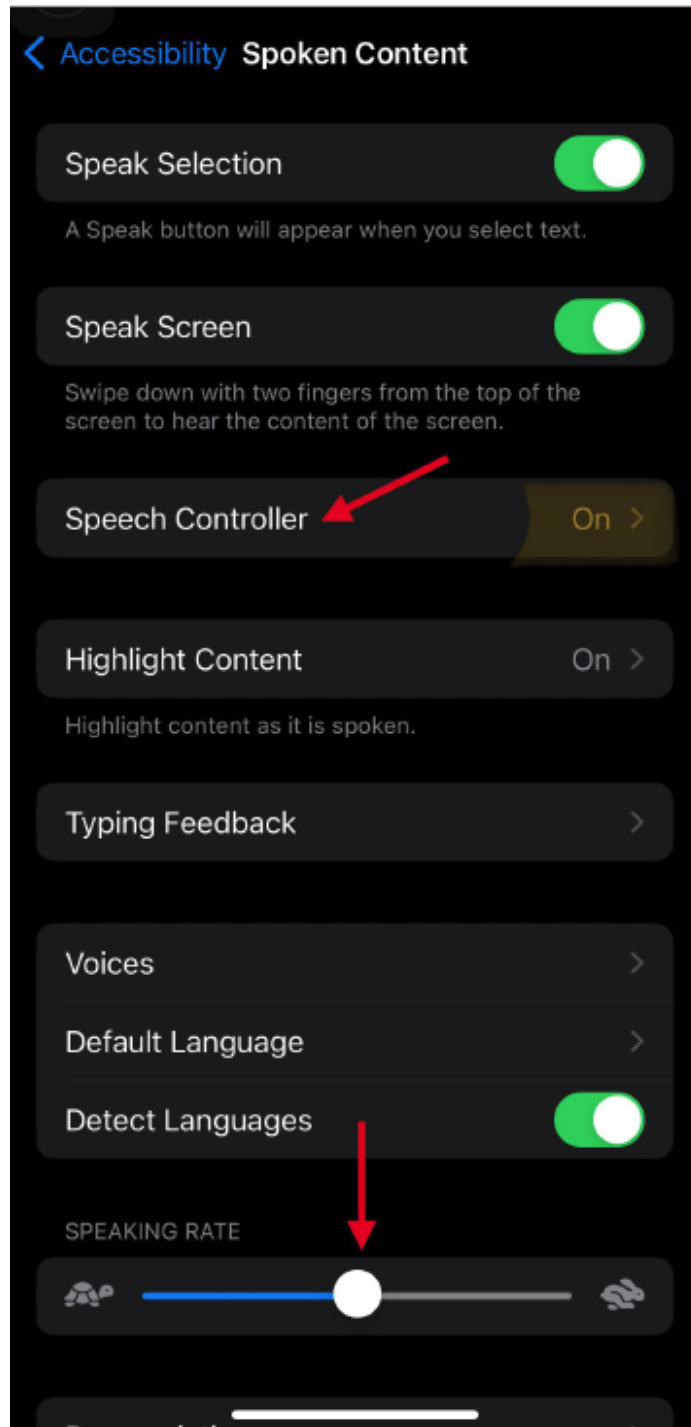

SETTINGS | ACCESSIBILITY

SPOKEN CONTENT

Speak Selection "ON"
Speak Screen "ON"
Speech Controller "ON"
SPEAKING RATE adjust speech speed

On the Spoken Content Screen go to Voices and select
English
Alex

The Speech Controller is added to you HOME Screen

Speech Controller Enlarged