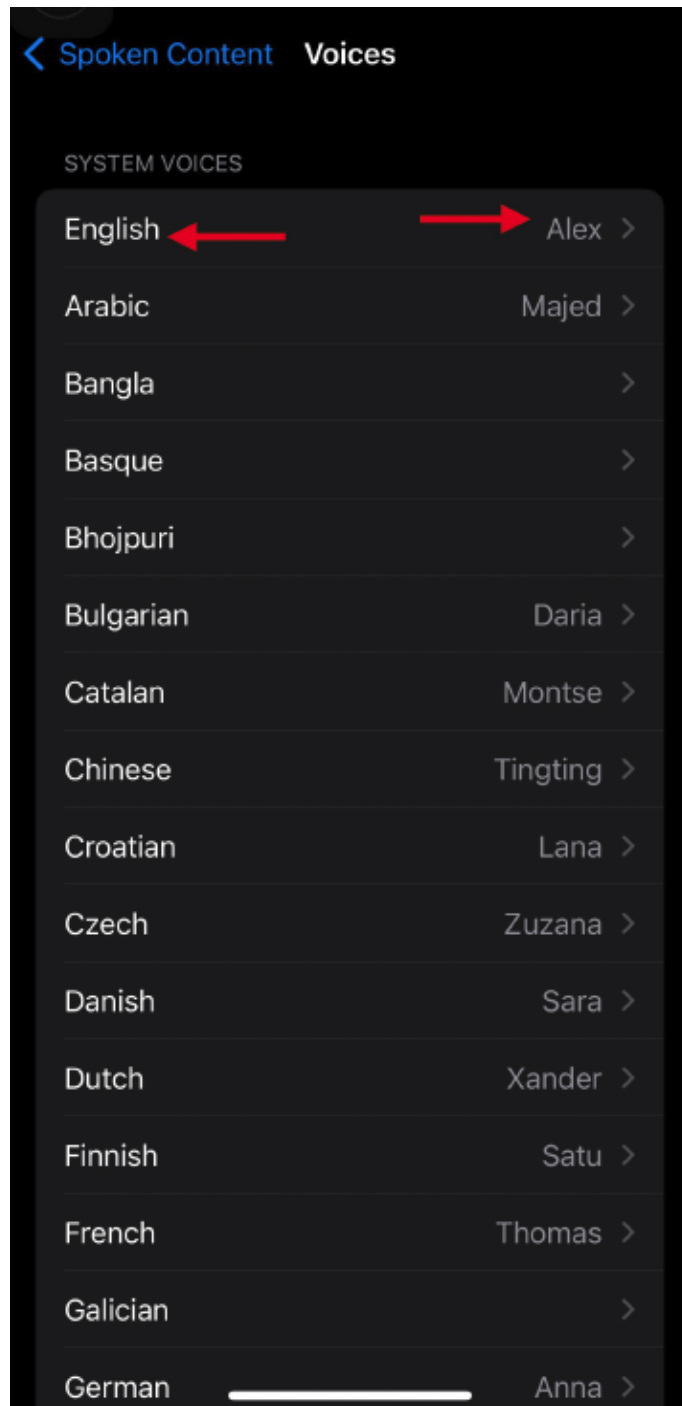

SETTINGS | ACCESSIBILITY

SPOKEN CONTENT

Speak Selection "ON"
Speak Screen "ON"
Speech Controller "ON"
SPEAKING RATE adjust speech speed

On the Spoken Content Screen go to Voices and select
English
Alex

The Speech Controller is added to you HOME Screen

Speech Controller Enlarged